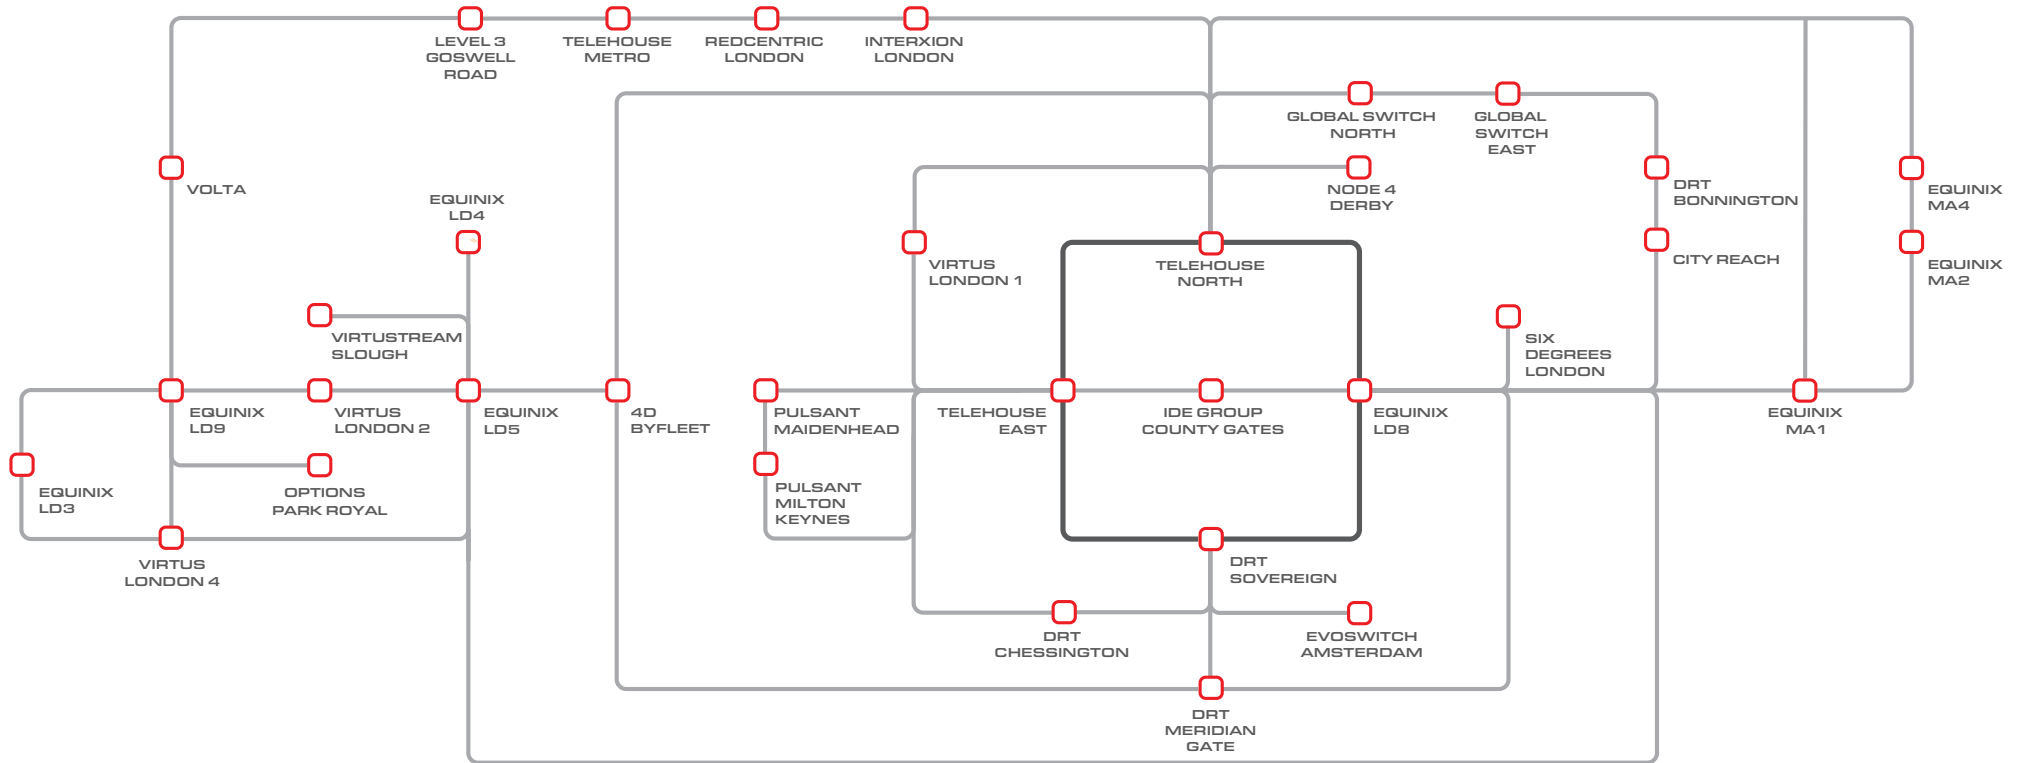

# IDE Group Network Map

IDE Group's high performance MPLS network is constructed with privately owned dark fibre and spanning PoPs across the UK. Our network delivers the highest capacity to the widest range of data centre locations within industry-leading timescales.